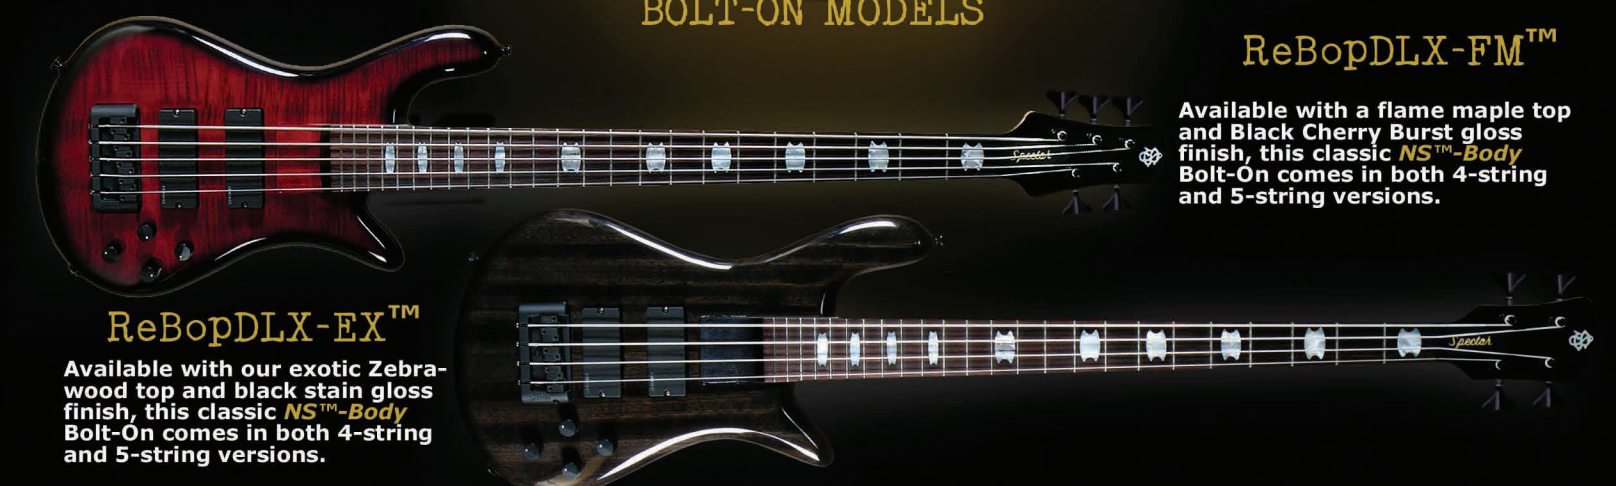

Doug Wimbish
Signature Model™

Ian Hill
Signature Model™

Euro5LX™
Shown with EX (Exotic Top)
Poplar Burl Gloss Finish

Euro4LX-Classic™
Shown in Optional
Gloss White Finish

Euro4LX-TW™
Shown with Optional
35" scale & B,E,A,D Tuning

Euro6LX™

BOLT-ON MODELS

ReBopDLX-FM™

ReBopDLX-EX™

Available with our exotic Zebra-wood top and black stain gloss finish, this classic **NS™-Body** Bolt-On comes in both 4-string and 5-string versions.

Available with a flame maple top and Black Cherry Burst gloss finish, this classic **NS™-Body** Bolt-On comes in both 4-string and 5-string versions.