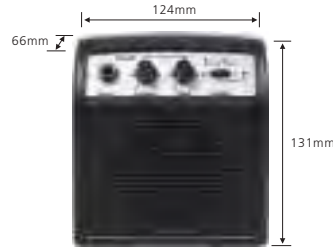

PG01

for guitar
¥OPEN

POWER/3W (RMS)
SPEAKER/3.0inch・4Ω
CONTROLS/VOLUME・TONE・OVER DRIVE・
HEADPHONE JACK・DCIN9V
9V電池付属 (動作確認用)