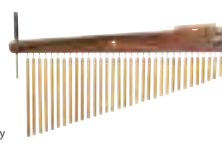

CH33HF
Chimes, 33 bars, single row
¥19,000 +税