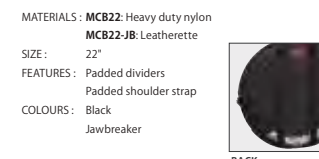

Cajon Bags / Bongo Bags / Conga Bags / Timbales Bags

MHTOPCJB
Professional Hybrid Slap-Top Cajon Bag
¥5,600 +税

MATERIAL: Heavy duty nylon
MEASURES: 17 1/2" W x 13" H x 8" D
FEATURES: Padded shoulder strap; Carrying grip

MTOPCJB
Professional Slap-Top Cajon Bag
¥8,800 +税

MATERIAL: Heavy duty nylon
MEASURES: 23" W x 15" H x 13" D
FEATURES: Padded shoulder strap; External pocket; Carrying grip

MCJPC
Protection Cover For HEADLINER® Cajons
¥2,800 +税

MSTCJB
Cajon Gig Bag
¥3,500 +税

MATERIAL: Heavy duty nylon
MEASURES: 20 1/2" W x 12" H x 12" D
FEATURE: Carrying grip

MCJB
Professional Cajon Bag
¥7,200 +税

MCJB-L
Professional Cajon Bag
¥8,700 +税

MATERIAL: Heavy duty nylon
MEASURES: MCJB: 20 1/2" W x 12" H x 12" D
MCJB-L: 23 1/2" W x 17" H x 15" D
FEATURES: Padded shoulder strap; External pocket; Carrying grip
MCJB-L: Fits bigger sized cajons

MDLXCJB
Deluxe Cajon Bag
¥8,800 +税

MATERIAL: Heavy duty nylon
MEASURES: 20 1/2" W x 12" H x 12" D
FEATURES: Synthetic fur; Padded shoulder strap; External pocket; Carrying grip

MDLXCJB-L
Deluxe Bass Pedal Cajon Bag
¥11,500 +税

MATERIAL: Heavy duty nylon
MEASURES: 21 1/2" W x 17" H x 14 1/2" D
FEATURES: Synthetic fur; Padded shoulder strap; External pocket; Carrying grip

MSTCJB-BP
Cajon Backpack
¥5,300 +税

MATERIAL: Heavy duty nylon
MEASURES: 13 1/2" W x 19 3/4" H x 14" D
FEATURES: Backpack; Carrying grip

MCJB-BP
Cajon Backpack Pro
¥11,500 +税

MATERIAL: Heavy duty nylon
MEASURES: 14 1/2" W x 22 3/4" H x 15" D
FEATURES: Padded shoulder strap; Backpack; External pocket; Carrying grip
COLOUR: Beige

MSTTCAJB
Travel Cajon Gig Bag
¥2,500 +税

MATERIAL: Heavy duty nylon
SIZE: 12"
FEATURES: Double-slide zipper; Carrying grip

MSTBB1
Bongo Gig Bag
¥3,300 +税

MATERIAL: Heavy duty nylon
SIZE: Bongos up to 7 1/2" Macho & 8 1/2" Hembra
FEATURE: Carrying grip