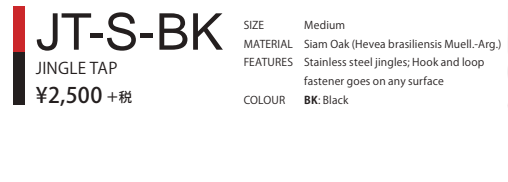

JT-S-BK

JINGLE TAP
¥2,500 +税

SIZE Medium
MATERIAL Siam Oak (Hevea brasiliensis Muell.-Arg.)
FEATURES Stainless steel jingles; Hook and loop fastener goes on any surface
COLOUR BK: Black