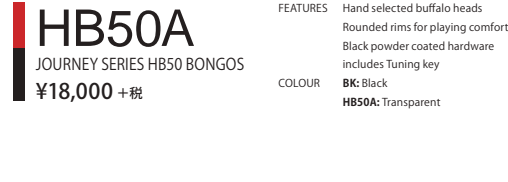

HB50BK

HB50A

JOURNEY SERIES HB50 BONGOS
¥18,000 +税

HB50A