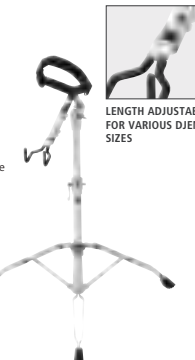

TMD

Professional Djembe Stand
¥20,000 +税

MATERIAL: Chrome plated steel
FEATURES: Rubber padded hooks
Fully height- and angle adjustable
Double braced tripod legs
INCLUDES: Hex key
Memory lock