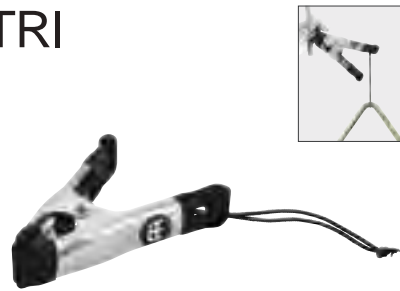

CLAMP-TRI

Triangle Clamp
¥1,000 +税

FEATURES: Holds any triangle in place;
Easy mountable