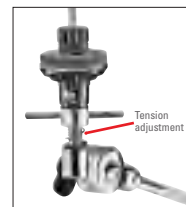

Tension adjustment